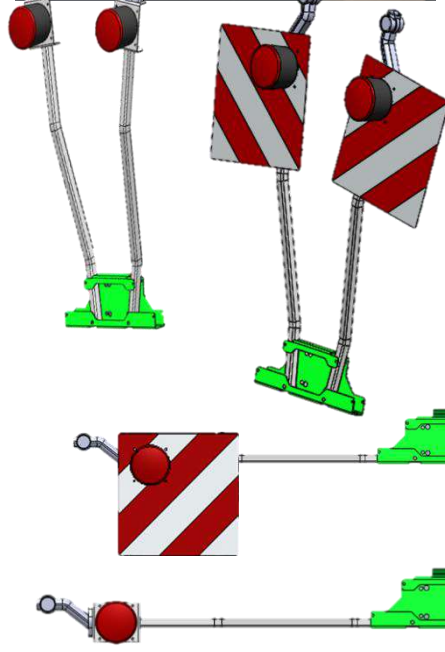

**DATA SHEET**  
**TRANSPORT LIGHTS**  
**LIGHT BAR FOR FOLDABLE WEED BURNERS**

The light bar can be mounted on existing weed burners and news

LIGHT BAR FOR FOLDABLE WEED BURNERS		
	Warning sign	Without
Width during driving A	8,9 feet (2740 mm)	8,9 feet (2740 mm)
Height during driving A	2 feet (670 mm)	6,7 in (170 mm)
Weight	37,5 lb (17 kg)	33 lb (15 kg)
Width when burning B	4 feet (1240 mm)	1,77 feet (540 mm)
Height when burning B	4,26 feet (1300 mm)	4,26 feet (1300 mm)

All lights are LED

Cable with plug between light bar and tractor is included